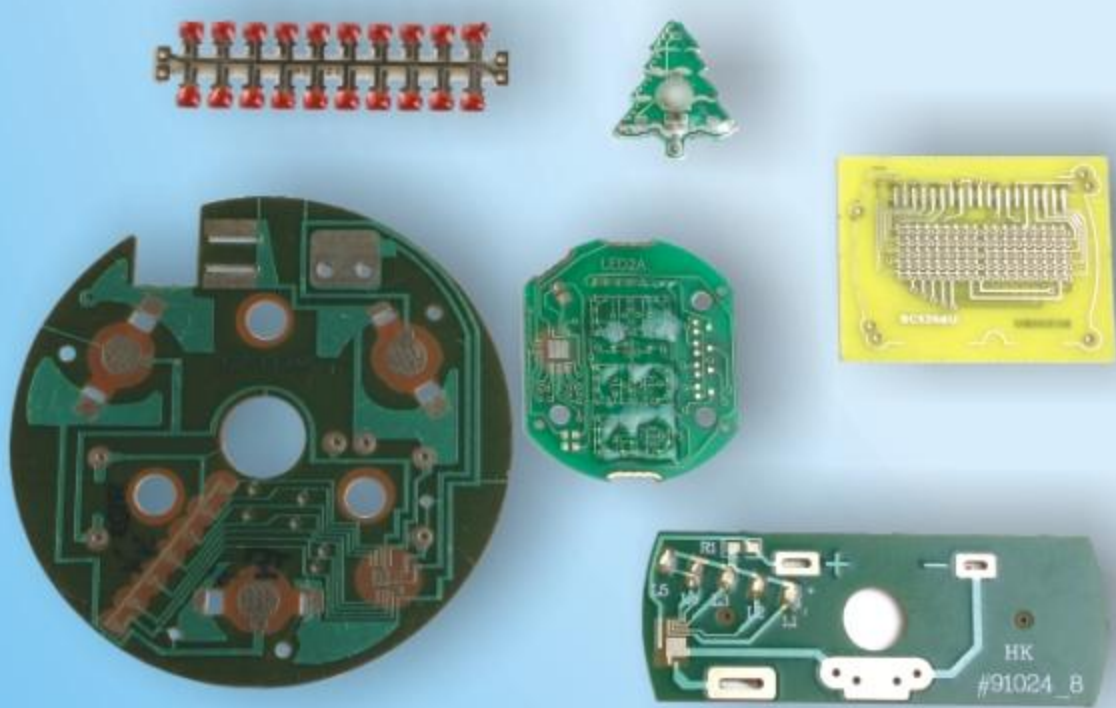

The
BEST CHOICE
For You

AXIAL TYPE LED

BACK LIGHT

COB
(CHIPS ON BOARD)

[Http://www.yetda.com](http://www.yetda.com)

悅達電子有限公司
Yetda Industry Limited