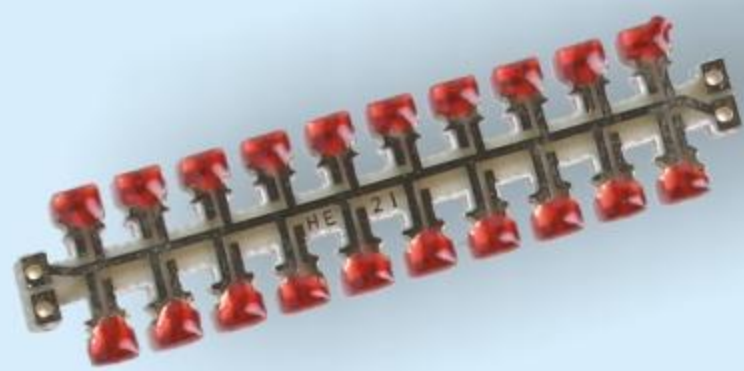

The
BEST CHOICE
For You

AXIAL TYPE LED

BACK LIGHT

COB
(CHIPS ON BOARD)

[Http://www.yetda.com](http://www.yetda.com)

悅達電子有限公司
Yetda Industry Limited