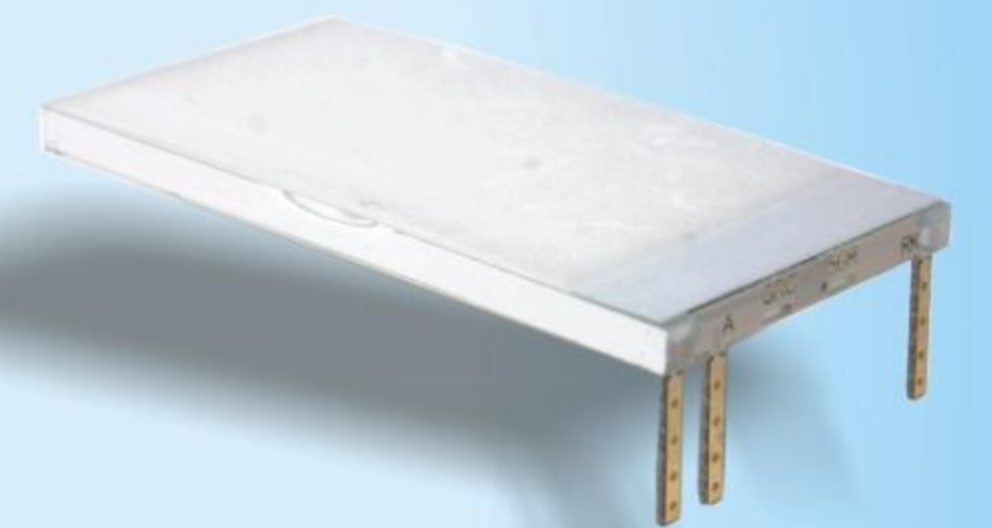

The
BEST CHOICE
For You

AXIAL TYPE LED

BACK LIGHT

COB
(CHIPS ON BOARD)

[Http://www.yetda.com](http://www.yetda.com)

悅達電子有限公司
Yetda Industry Limited